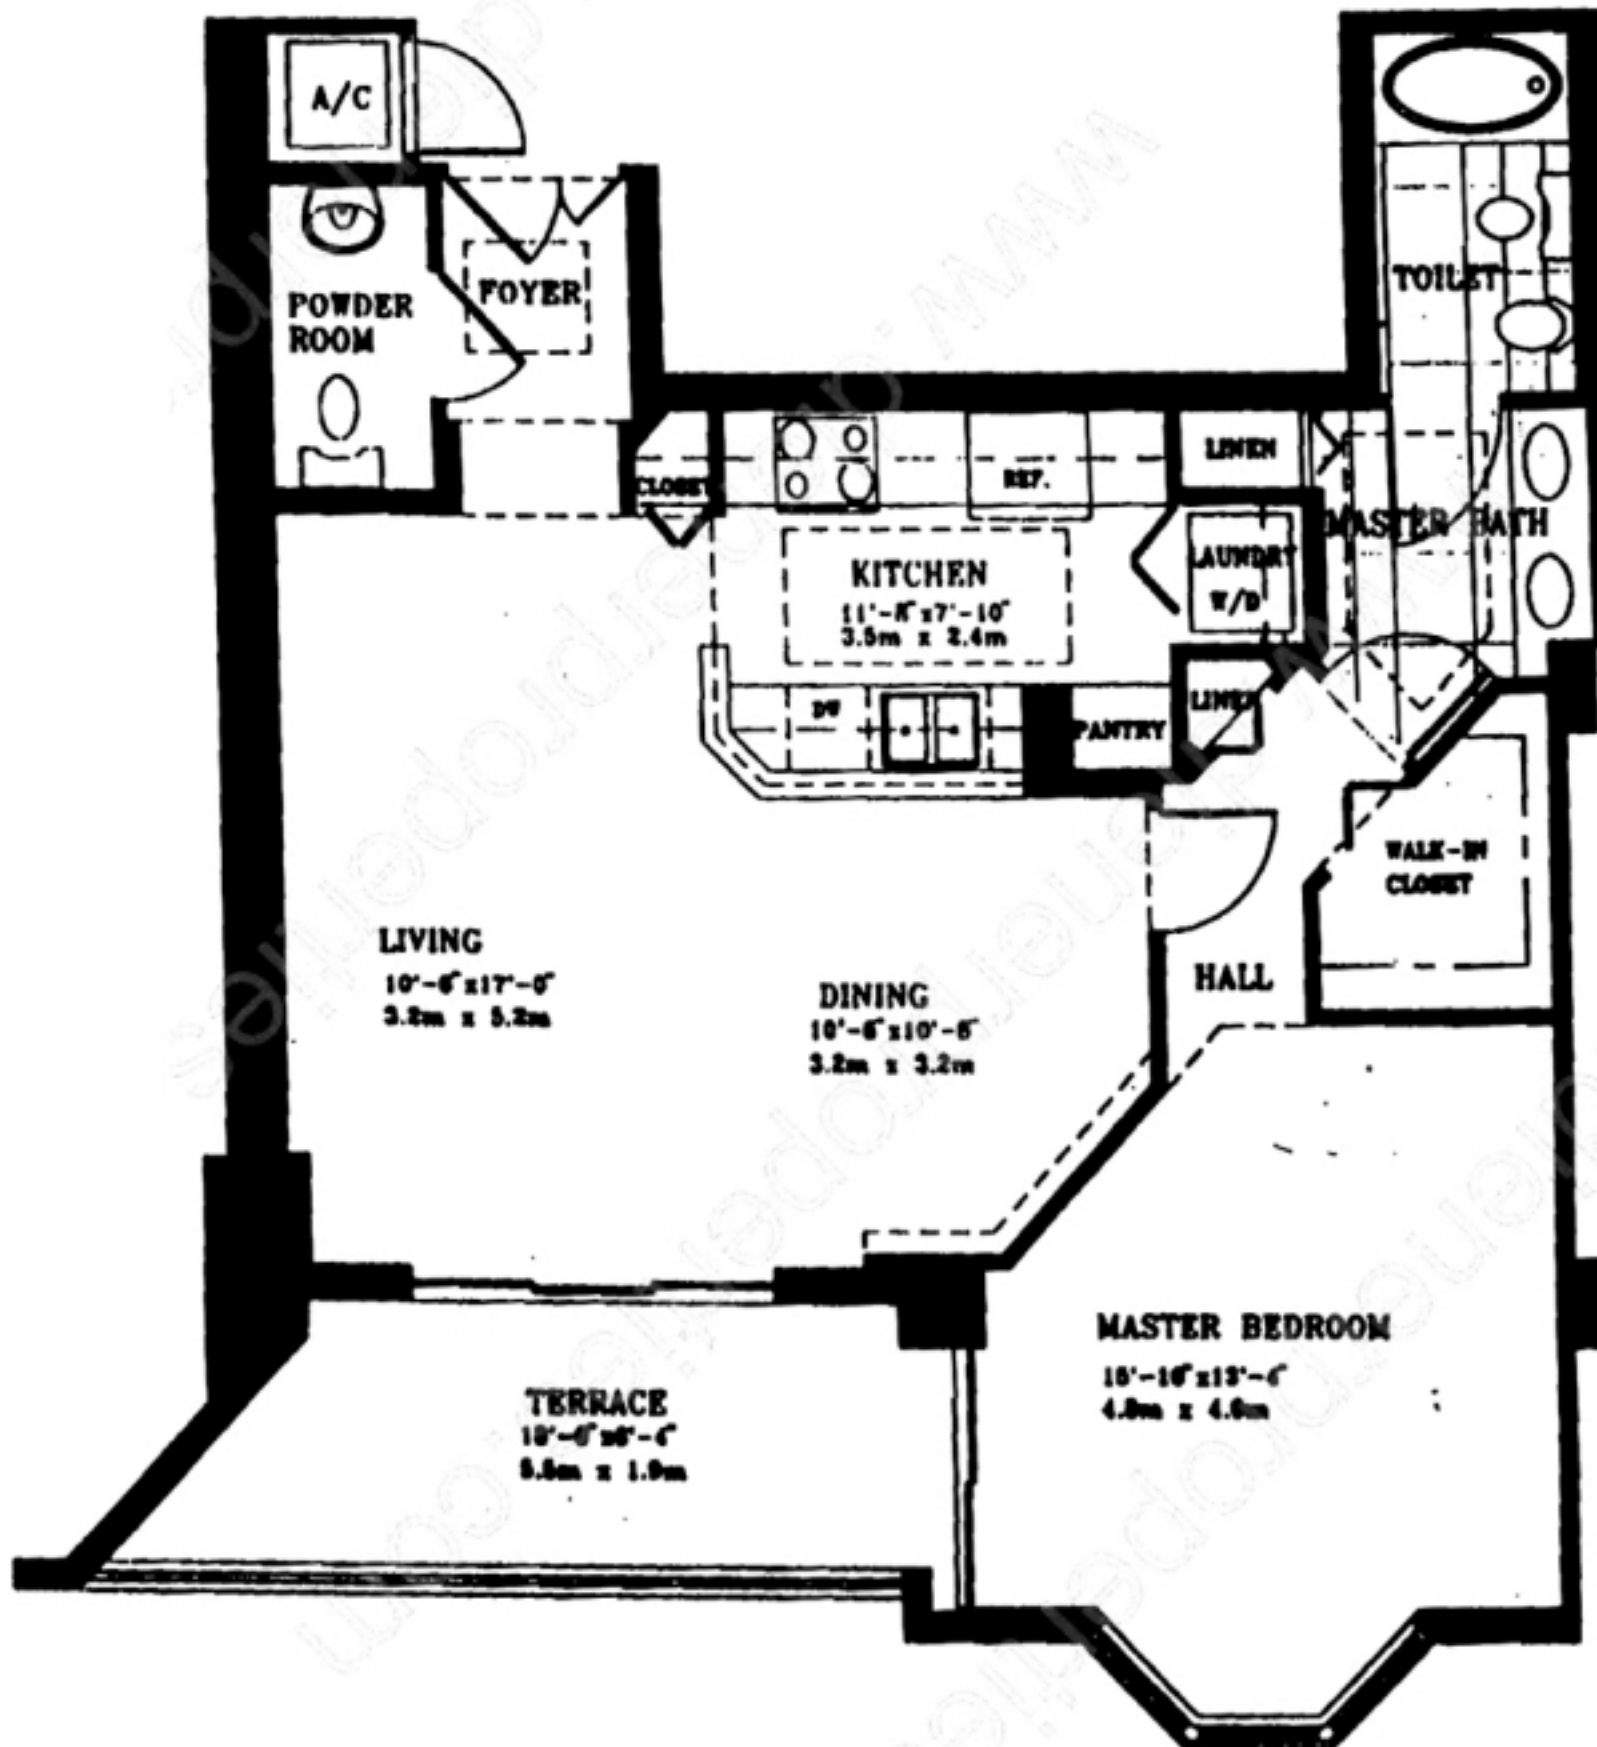

RESIDENCE 03

1 BEDROOMS/ 1.5 BATHS

FLOOR PLAN

1,063 sq ft.

*Tequesta
Point*

BISCAYNE BAY

BISCAYNE BAY