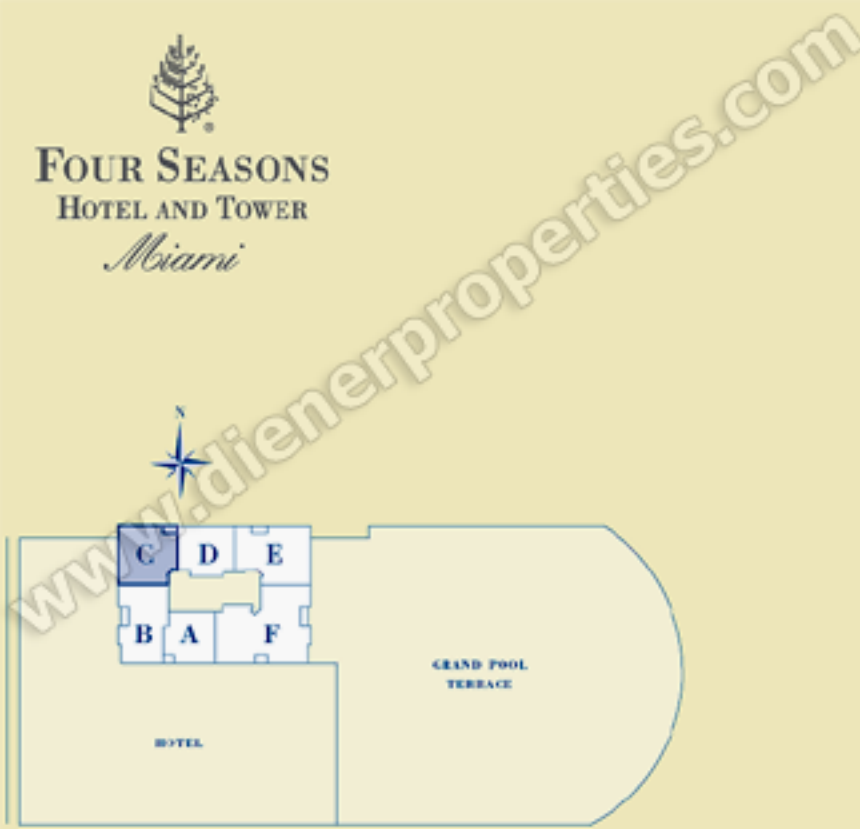

FOUR SEASONS
HOTEL AND TOWER
Miami

**THE TOWER
RESIDENCES**

C

FLOORS 40-66
PENTHOUSES 1-4

*2 Bedrooms, 2 1/2 baths,
family/breakfast room, terrace*
2,139 sq. ft. (198 m²)

SCALE: 1/4"=1'

ALL DIMENSIONS ARE APPROXIMATE AND SUBJECT TO
FORMAL CONSTRUCTION VARIANCES AND TOLERANCES.
SPONSOR RESERVES THE RIGHT TO MAKE CHANGES.