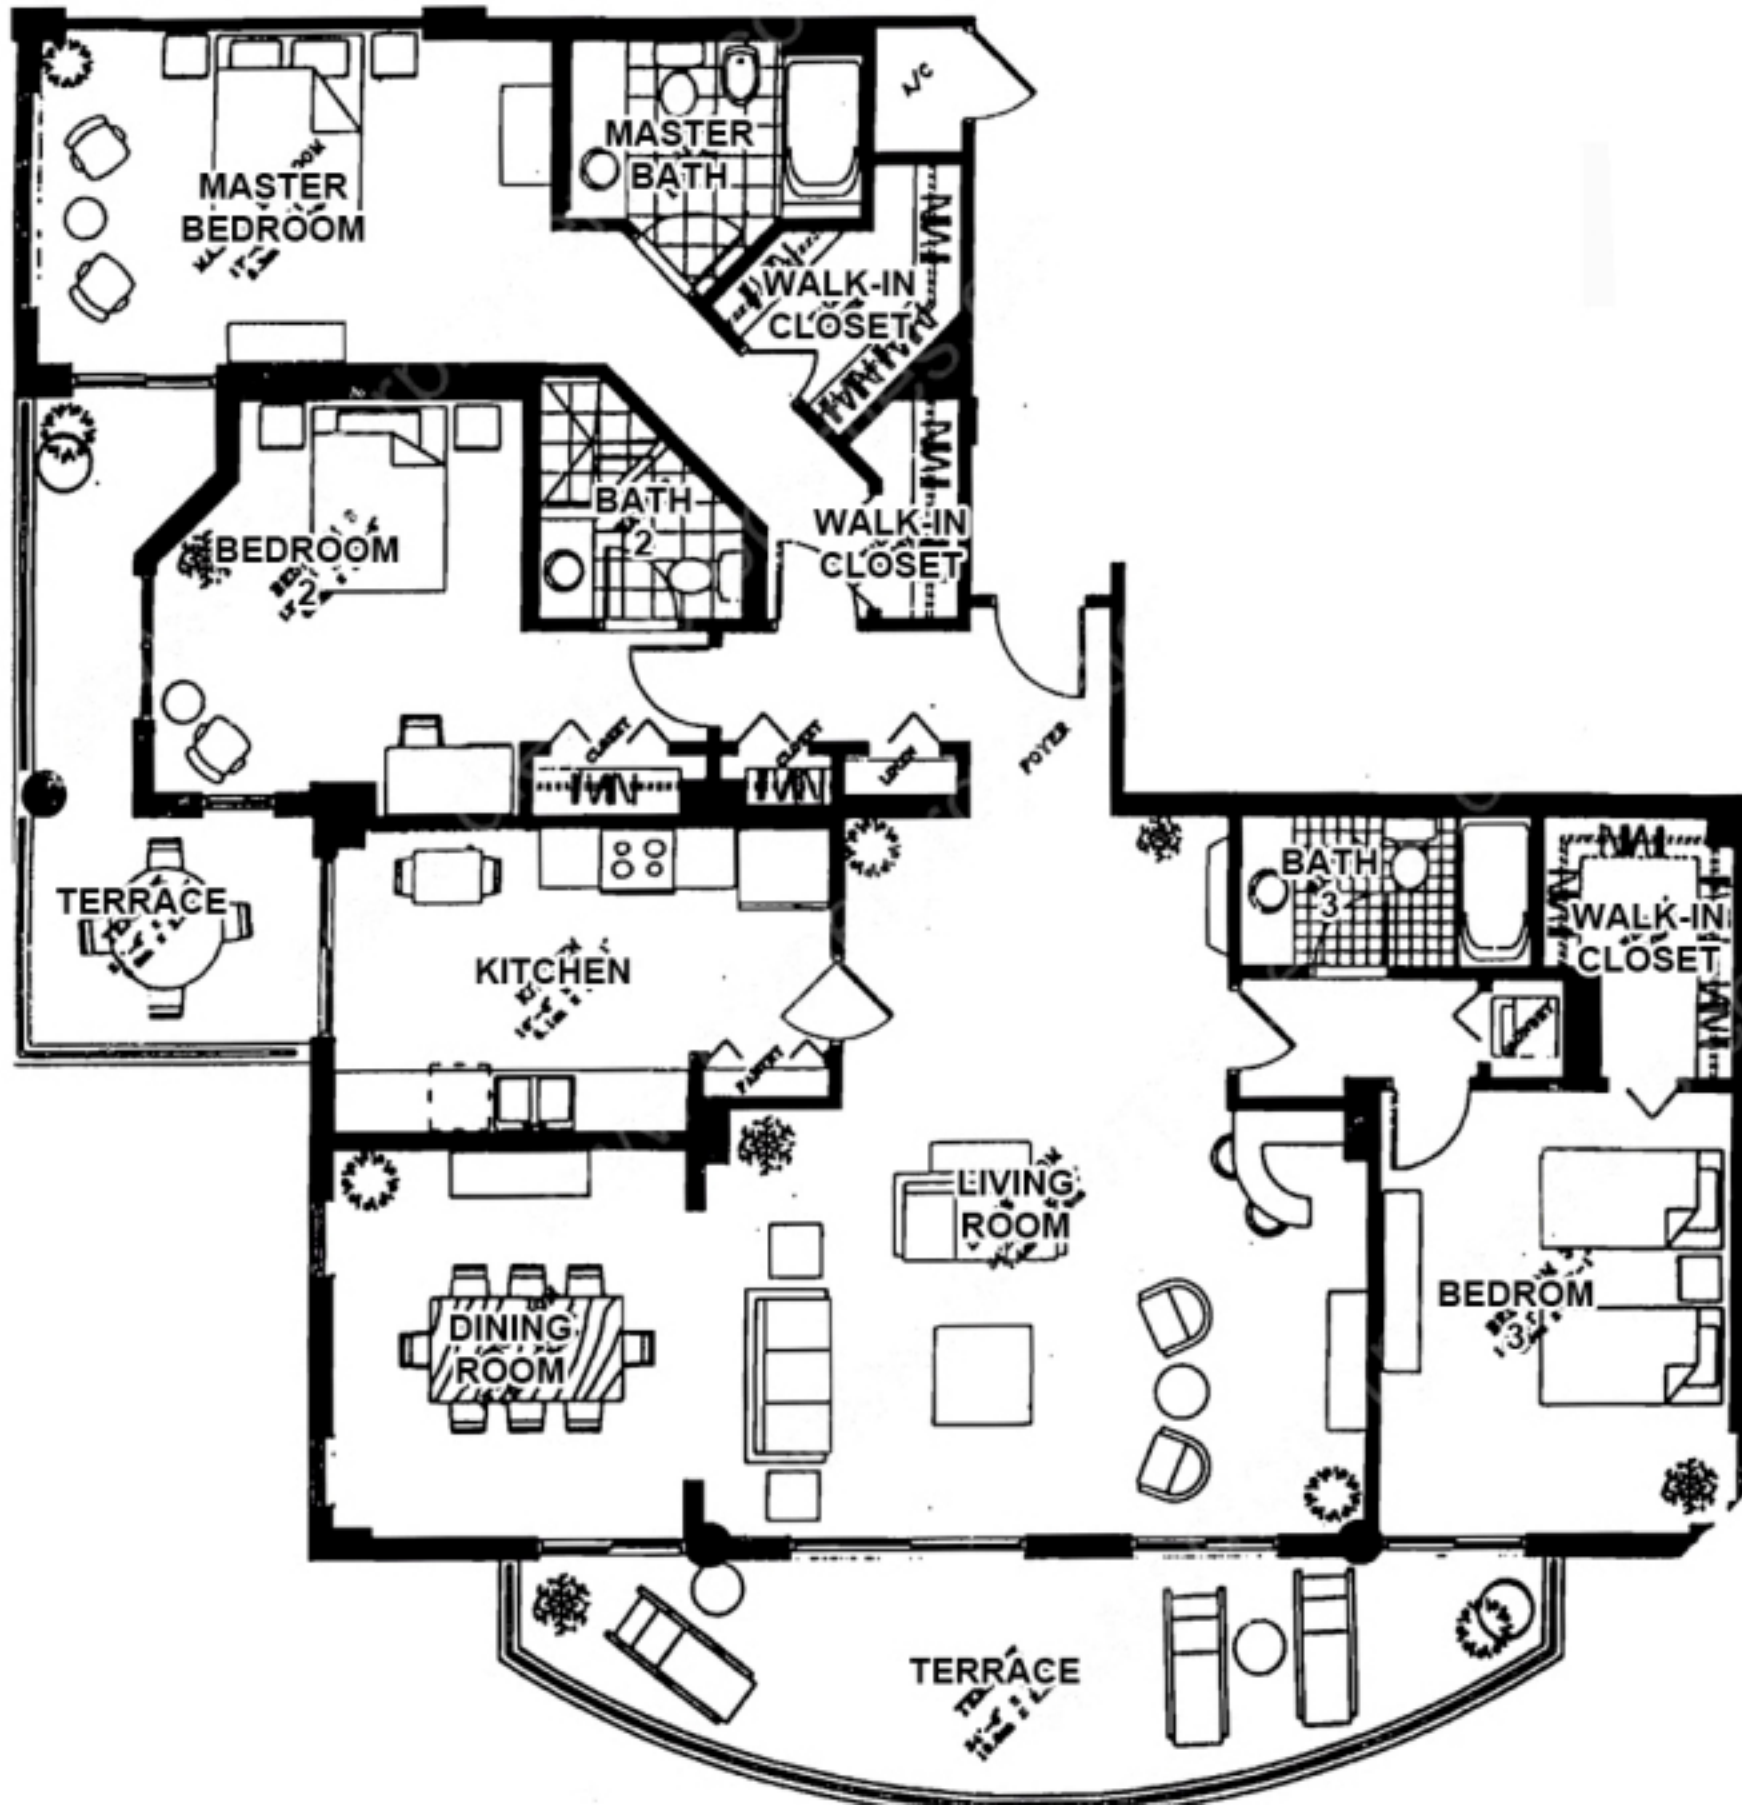

RESIDENCE 04

3 BEDROOMS/ 3 BATHS

FLOOR PLAN

2,447 sq ft.

One Tequesta Point