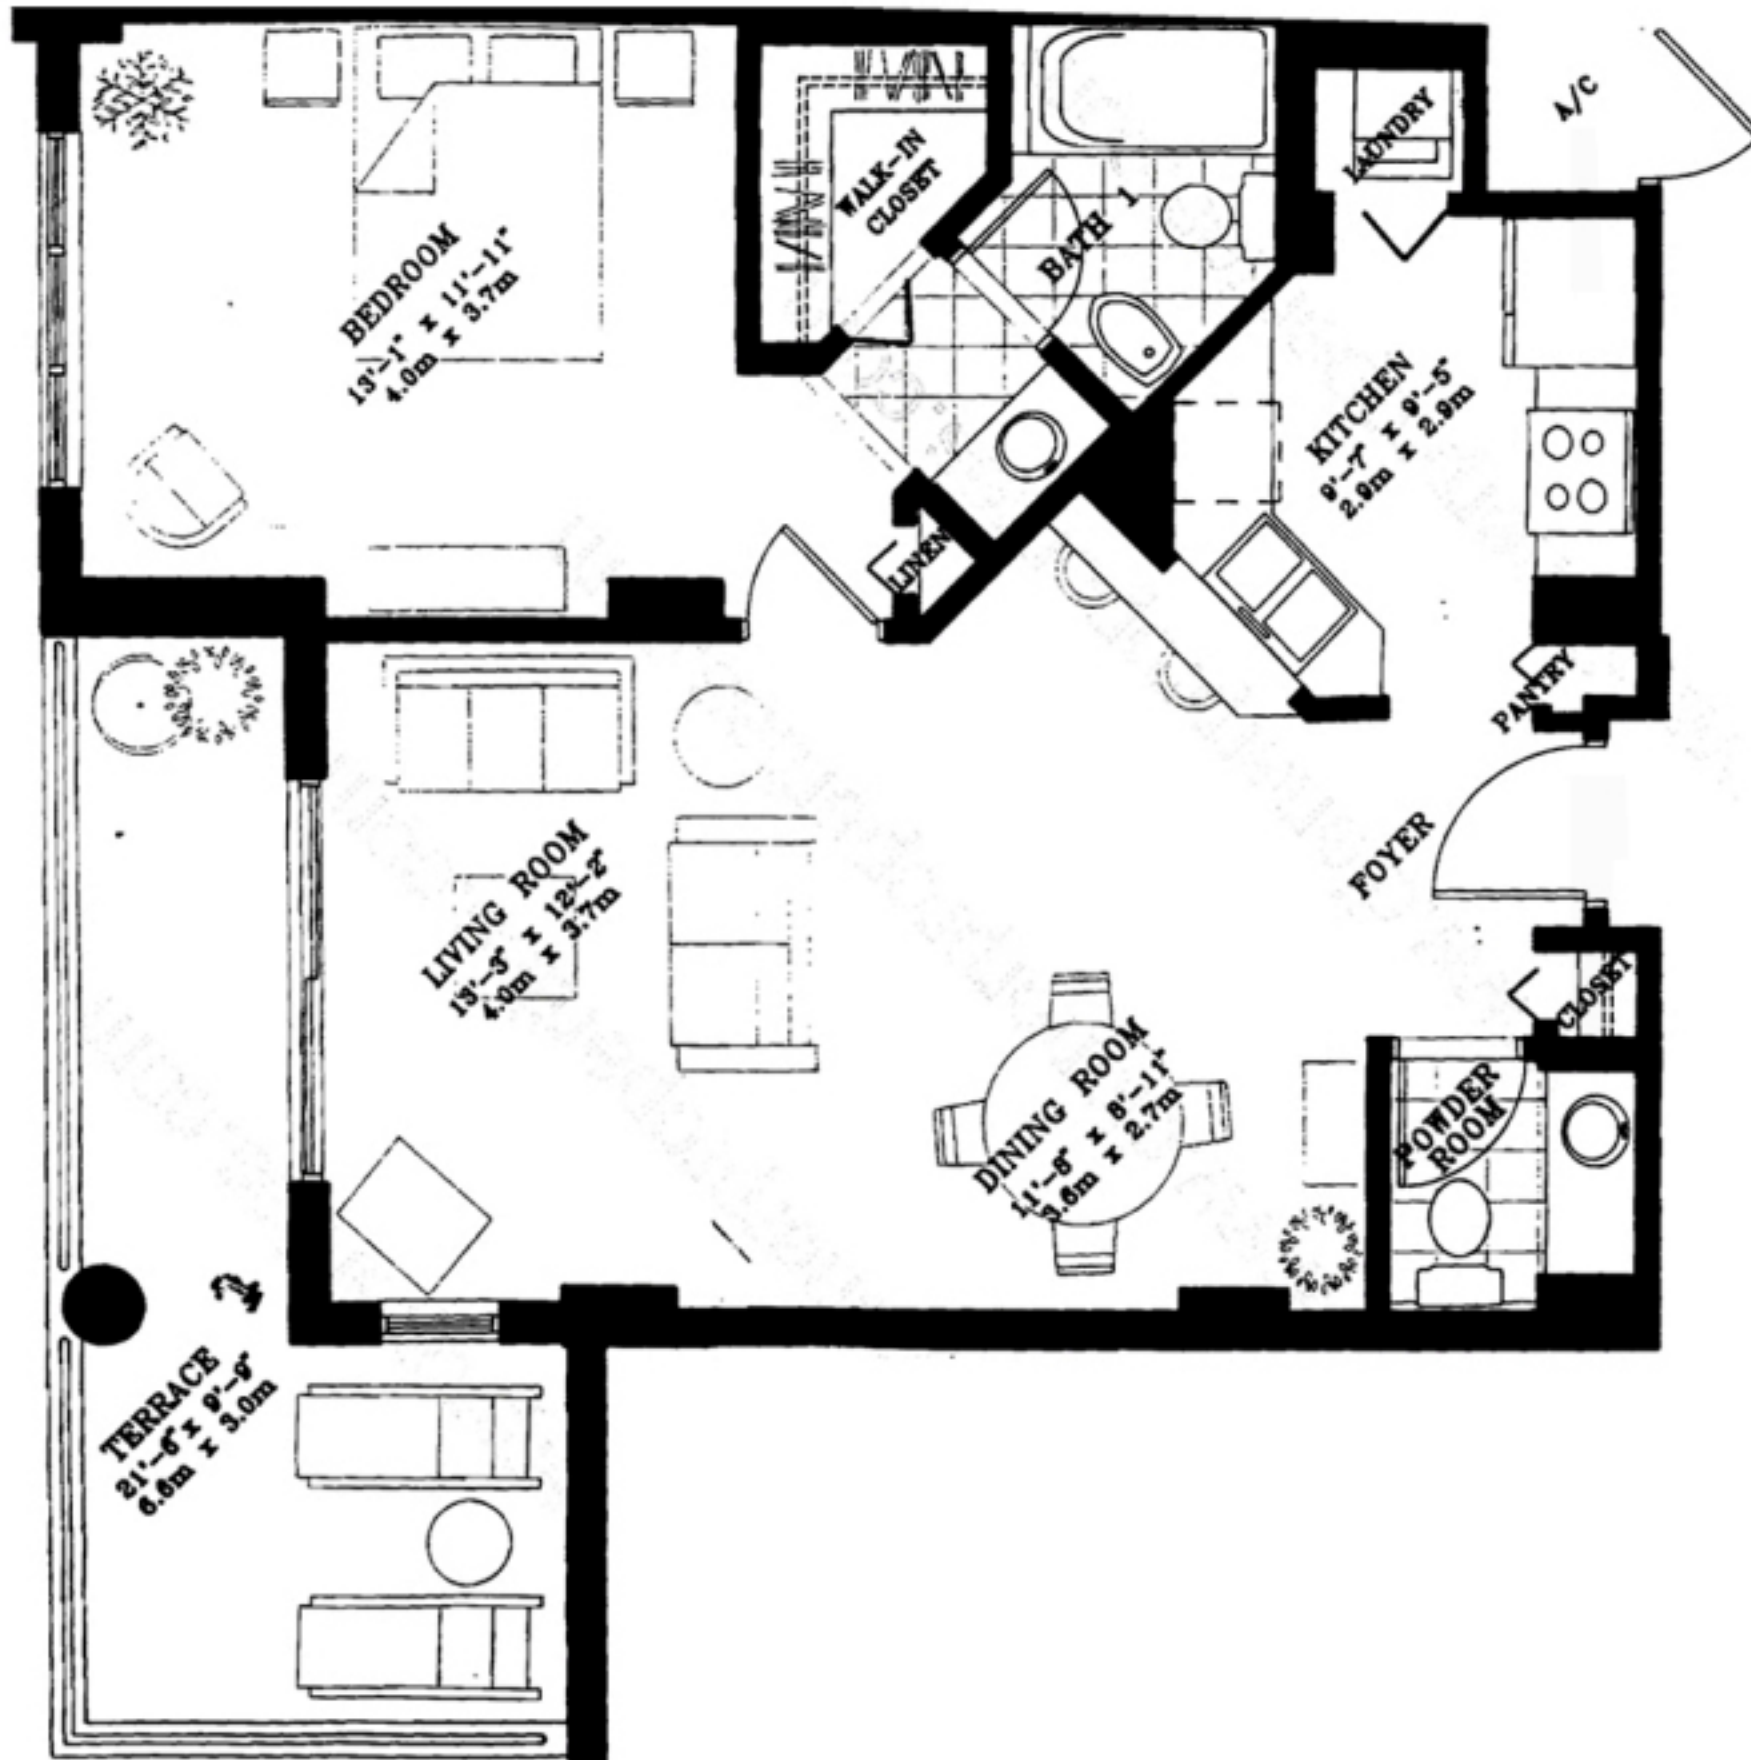

RESIDENCE 05

1 BEDROOMS/ 1.5 BATHS

FLOOR PLAN

936 sq ft.

One Tequesta Point

BISCAYNE BAY

BISCAYNE BAY

BISCAYNE BAY